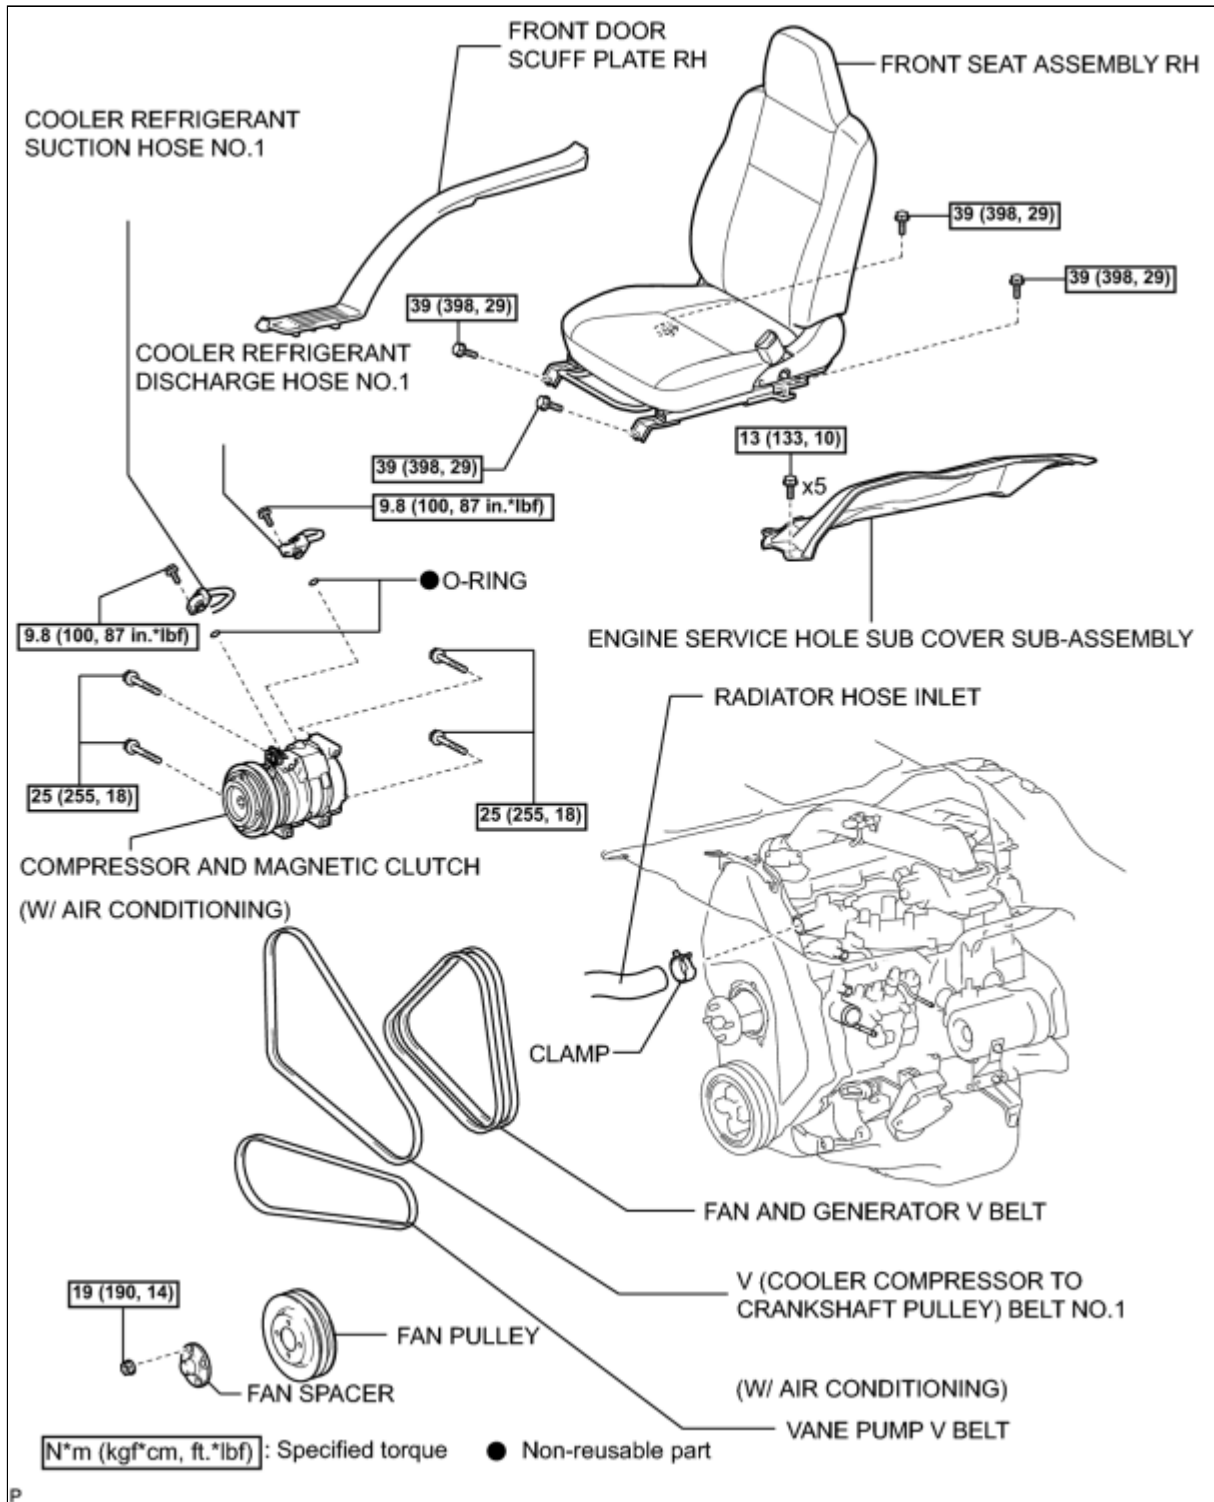

Last Modified: 9-29-2009	5.6 K	From: 200501
Model Year: 2006	Model: Hiace	Doc ID: RM00000128F000X
Title: 5L-E ENGINE MECHANICAL: CYLINDER HEAD: COMPONENTS (2006-2010 Hiace)		

[COMPONENTS](#)

[ILLUSTRATION](#)

ILLUSTRATION

ILLUSTRATION