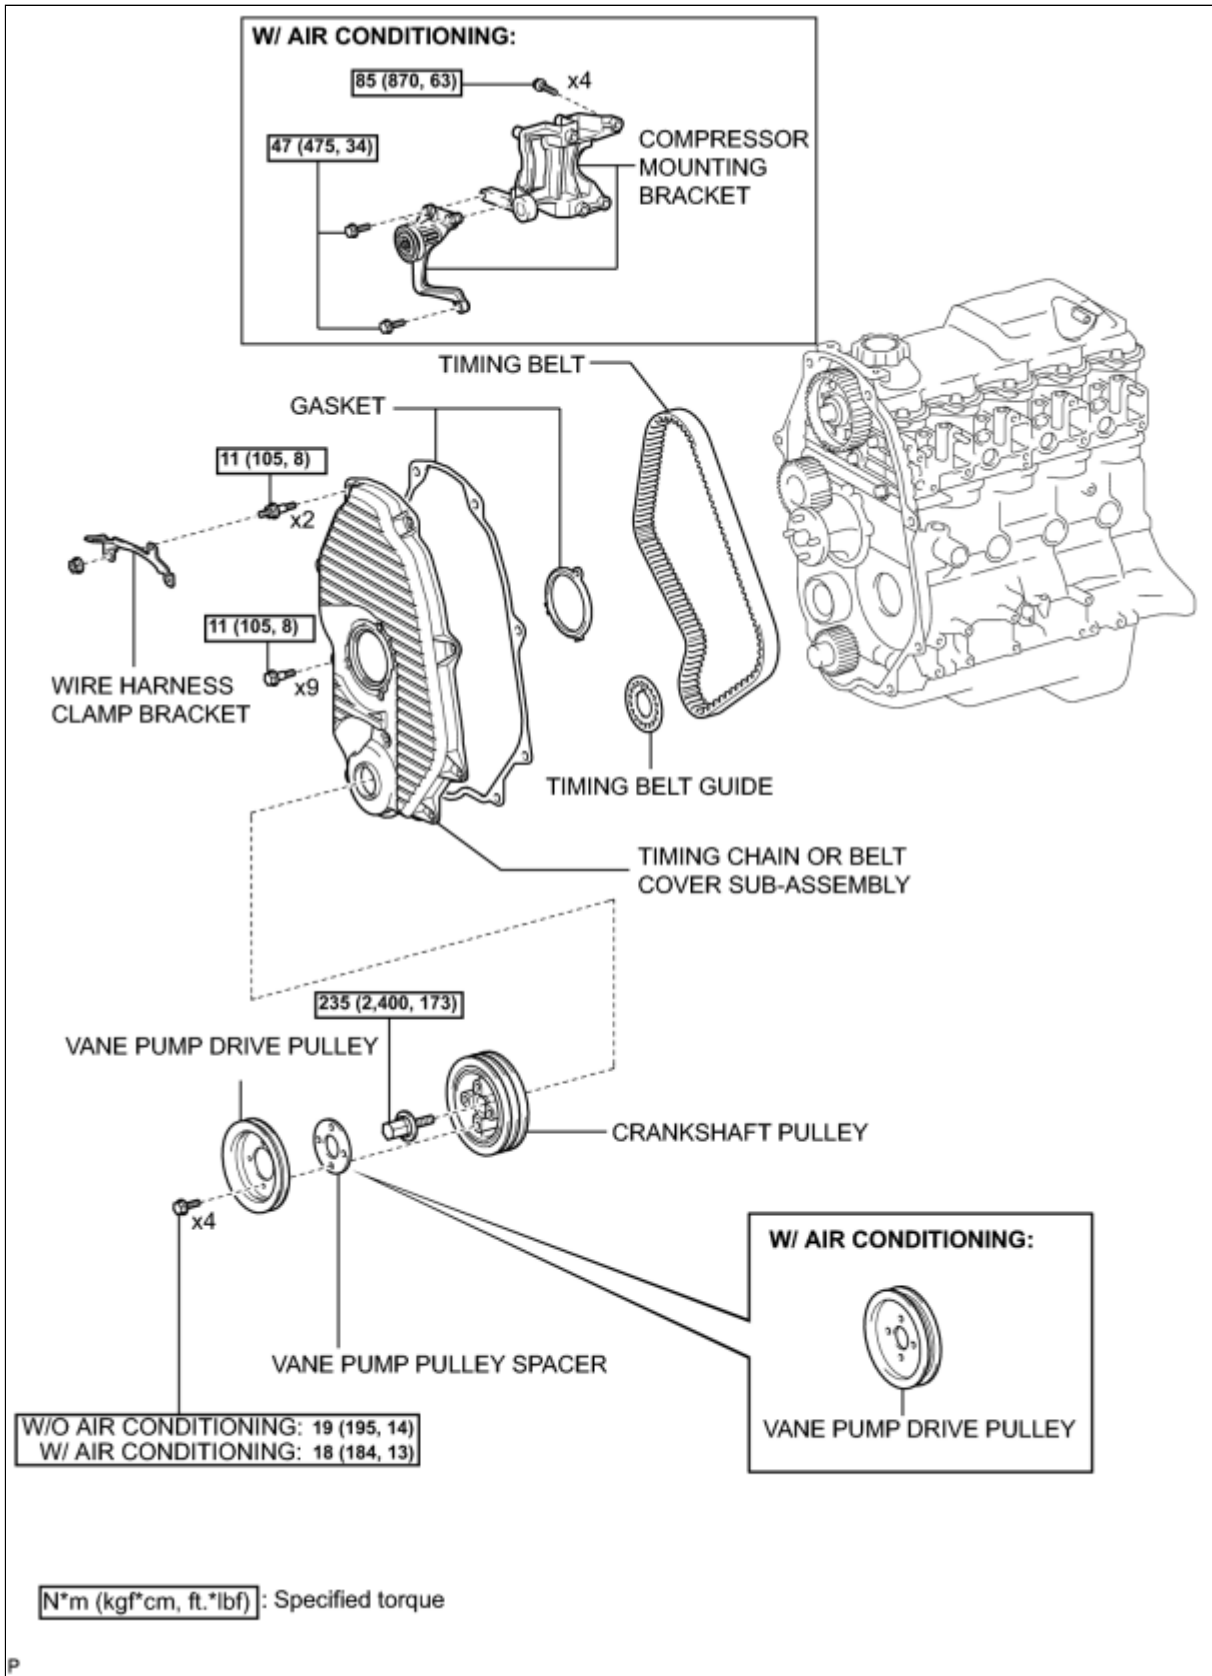

ILLUSTRATION